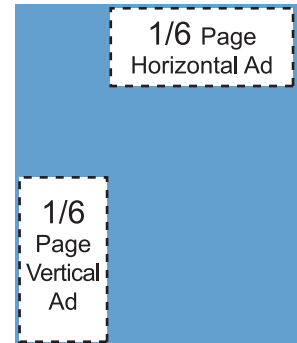

Ad Dimensions

Ad Size	Width	Height
Full Page w/Bleed (+.5")	8.25"	10.75"
Full Page	7.5"	9.8"
2/3 Page	4.8"	9.8"
1/2 page horizontal	7.5"	4.8"
1/2 page vertical	4.8"	7.3"
1/3 page horizontal	7.5"	3.3"
1/3 page vertical	2.4"	9.8"
1/3 page square	4.8"	4.8"
1/4 Page	3.6"	4.8"
1/6 Page horizontal	4.8"	2.4"
1/6 Page horizontal	2.4"	4.8"

RIVER REGION'S Journey

sharing hope, building community

Ad Layouts

Advertisement Dimensions

Full page ad w/.5" bleed	9.25w X 11.75h	4.8w X 4.8h	1/3 page square ad
Full page ad	7.5w X 10h	7.5w X 3.3h	1/3 page horizontal ad
2/3 page ad	4.8w X 10h	3.6w X 4.8h	1/4 page ad
1/2 page vertical ad	4.8w X 7.25h	4.8w X 2.4h	1/6 page horizontal ad
1/2 page horizontal ad	7.5w X 4.8h	2.4w X 4.8h	1/6 page vertical ad
1/3 page vertical ad	2.4w X 10h		